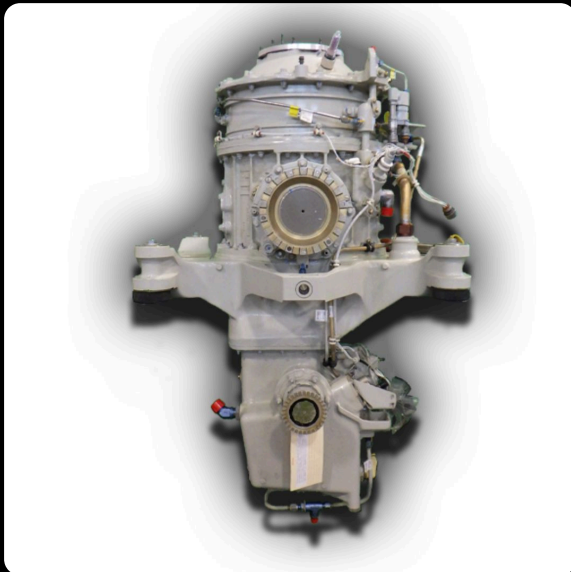

EXCLUSIVELY AVAILABLE FROM TEMPEST AVIATION

Bell 212 HP Main Transmission

PN: 212-540-002-103

[PLACE YOUR ORDER](#)

Bell 412 EP Transmission

PN: 412-040-004-109

[PLACE YOUR ORDER](#)

With over 100,000 parts in our immediate inventory and worldwide shipping, we at Tempest Aviation Group are the industry's parts supplier of choice.